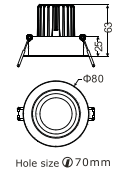

Model No.: DLe-8W

MAIN FEATURES:

- Perfectly suitable for hotel and Villa lighting.
- Anti-glare lens, perfect lighting distribution without any shadow.
- Dimming method: Triac.
- Good CRI, very close to traditional halogen light.
- Different fixtures & cut-outs(60mm-100mm) selectable.
- Beam direction adjustable with tiltable lamp structure.

LIGHT	Bridgelux COB LED
INPUT VOLTAGE	100-240V / 100-120V / 220-240V AC, 50-60Hz
DRIVER	CE, SAA approved
HOUSING COLOR	White, silver
OPERATING TEMPERATURE RANGE	-20--+45°C

MODEL NUMBER	POWER	LED CURRENT	COLOR TEMPERATURE	LUMINOUS FLUX (lm)	Beam angle (°)	COLOR RENDERING INDEX_CRI
DLe-8W	8W	100mA	● 2,700K ● 3,000K ○ 4,000K ○ 5,000K	443 ± 5% 481 ± 5% 551 ± 5% 606 ± 5%	25°, 38°, 60°	80+

2 types of anti-glare lens medium and wide High efficient heat dissipation design

DLe-8W-R80-2