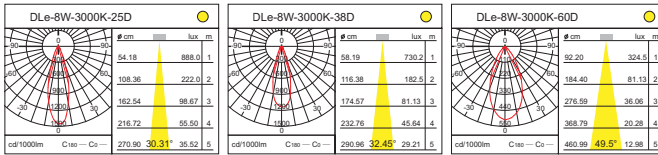

LIGHT	Bridgelux COB LED
INPUT VOLTAGE	100-240V / 100-120V / 220-240V AC, 50-60Hz
DRIVER	CE, SAA approved
HOUSING COLOR	White, silver
OPERATING TEMPERATURE RANGE	-20--+45°C

MODEL NUMBER	POWER	LED CURRENT	COLOR TEMPERATURE	LUMINOUS FLUX (lm)	Beam angle (°)	COLOR RENDERING INDEX_CRI
DLe-8W	8W	100mA	<ul style="list-style-type: none"> ● 2,700K ● 3,000K ○ 4,000K ○ 5,000K 	<ul style="list-style-type: none"> 443 ± 5% 481 ± 5% 551 ± 5% 606 ± 5% 	25°, 38°, 60°	80+