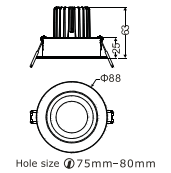

Model No.: DLe-8W

MAIN FEATURES:

- Perfectly suitable for hotel and Villa lighting.
- Anti-glare lens, perfect lighting distribution without any shadow.
- Dimming method: Triac.
- Good CRI, very close to traditional halogen light.
- Different fixtures & cut-outs(60mm-100mm) selectable.
- Beam direction adjustable with tiltable lamp structure.

LIGHT	Bridgelux COB LED
INPUT VOLTAGE	100-240V / 100-120V / 220-240V AC, 50-60Hz
DRIVER	CE, SAA approved
HOUSING COLOR	White, silver
OPERATING TEMPERATURE RANGE	-20--+45°C

MODEL NUMBER	POWER	LED CURRENT	COLOR TEMPERATURE	LUMINOUS FLUX (lm)	Beam angle (°)	COLOR RENDERING INDEX_CRI
DLe-8W	8W	100mA	● 2,700K ● 3,000K ○ 4,000K ○ 5,000K	443 ± 5% 481 ± 5% 551 ± 5% 606 ± 5%	25°, 38°, 60°	80+

2 types of anti-glare lens medium and wide High efficient heat dissipation design

DLe-8W-R88-2