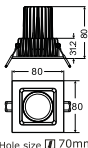

DLe-8W-R80

DLe-8W-R90

DLe-8W-R110

2 types of anti-glare lens medium and wide High efficient heat dissipation design

DLe-8W-S80

DLe-8W-S90

DLe-8W-S110

DLe-8W-R70