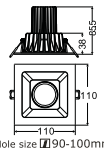

DLe-8W-R80

DLe-8W-R90

DLe-8W-R110

2 types of anti-glare lens medium and wide High efficient heat dissipation design

DLe-8W-S80

DLe-8W-S90

DLe-8W-S110

DLe-8W-R70