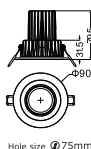

DLe-8W-R90