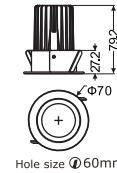

DLe-8W-R80

DLe-8W-R90

DLe-8W-R110

2 types of anti-glare lens medium and wide High efficient heat dissipation design

DLe-8W-S80

DLe-8W-S90

DLe-8W-S110

DLe-8W-R70