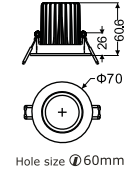

Model No.: DLe-8W

MAIN FEATURES:

- Perfectly suitable for hotel and Villa lighting.
- Anti-glare lens, perfect lighting distribution without any shadow.
- Dimming method: Triac.
- Good CRI, very close to traditional halogen light.
- Different fixtures & cut-outs(60mm-100mm) selectable.
- Beam direction adjustable with tiltable lamp structure.

LIGHT	Bridgelux COB LED
INPUT VOLTAGE	100-240V / 100-120V / 220-240V AC, 50-60Hz
DRIVER	CE, SAA approved
HOUSING COLOR	White, silver
OPERATING TEMPERATURE RANGE	-20--+45°C

MODEL NUMBER	POWER	LED CURRENT	COLOR TEMPERATURE	LUMINOUS FLUX (lm)	Beam angle (°)	COLOR RENDERING INDEX_CRI
DLe-8W	8W	100mA	● 2,700K ● 3,000K ○ 4,000K ○ 5,000K	443 ± 5% 481 ± 5% 551 ± 5% 606 ± 5%	25°, 38°, 60°	80+

2 types of anti-glare lens medium and wide High efficient heat dissipation design

DLe-8W-R70-1