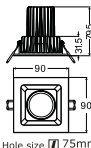

DLe-8W-R80

DLe-8W-R90

DLe-8W-R110

2 types of anti-glare lens medium and wide High efficient heat dissipation design

DLe-8W-S80

DLe-8W-S90

DLe-8W-S110

DLe-8W-R70