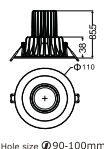

DLe-8W-R110