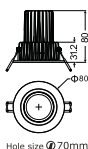

DLe-8W-R80