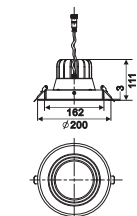

Model No.: **DLa-30W** **DLa-38W**

MAIN FEATURES:

- Perfectly suitable to replace traditional 6 inch down light.
- Available in CRI 80+ or 90+.
- Dimming methods: Triac, DALI, 0-10V.
- Unique designed reflector, perfect lighting distribution without any shadow.
- Fin-style 6063 aluminum heat sink for high efficient heat dissipation.
- All-round beam direction adjustable.

LIGHT	CREE COB LED
INPUT VOLTAGE	100-240V / 100-120V / 220-240V AC, 50-60Hz
DRIVER	CE, SAA, UL approved
DIMMABLE	Triac, DALI, 0-10V
HOUSING COLOR	White+black
OPERATING TEMPERATURE RANGE	-20~+45°C

MODEL NUMBER	POWER	LED CURRENT	COLOR TEMPERATURE	LUMINOUS FLUX (lm)	Beam angle (°)	COLOR RENDERING INDEX_CRI
DLa-30W	30W	700mA	● 2,700K	2190 ± 5%	24°, 60°	80+ 90+
			● 3,000K	2460 ± 5%		
			○ 4,000K	2610 ± 5%		
			○ 5,000K	2645 ± 5%		
DLa-38W	38W	900mA	● 2,700K	2736 ± 5%	24°, 60°	80+ 90+
			● 3,000K	3070 ± 5%		
			○ 4,000K	3268 ± 5%		
			○ 5,000K	3344 ± 5%		

All-round beam direction adjustable High efficient heat dissipation design

DLa-30W

Hole size Ø165-180mm

DLa-38W

Hole size Ø165-180mm