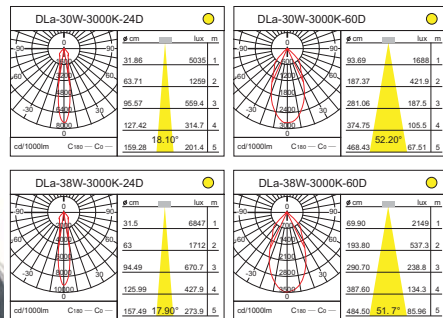

Model No.: **DLa-30W** **DLa-38W**

MAIN FEATURES:

- Perfectly suitable to replace traditional 6 inch down light.
- Available in CRI 80+ or 90+.
- Dimming methods: Triac, DALI, 0-10V.
- Unique designed reflector, perfect lighting distribution without any shadow.
- Fin-style 6063 aluminum heat sink for high efficient heat dissipation.
- All-round beam direction adjustable.

LIGHT	CREE COB LED
INPUT VOLTAGE	100-240V / 100-120V / 220-240V AC, 50-60Hz
DRIVER	CE, SAA, UL approved
DIMMABLE	Triac, DALI, 0-10V
HOUSING COLOR	White+black
OPERATING TEMPERATURE RANGE	-20~+45°C

MODEL NUMBER	POWER	LED CURRENT	COLOR TEMPERATURE	LUMINOUS FLUX (lm)	Beam angle (°)	COLOR RENDERING INDEX_CRI
DLa-30W	30W	700mA	● 2,700K	2190 ± 5%	24°, 60°	80+ 90+
			● 3,000K	2460 ± 5%		
			○ 4,000K	2610 ± 5%		
			○ 5,000K	2645 ± 5%		
DLa-38W	38W	900mA	● 2,700K	2736 ± 5%	24°, 60°	80+ 90+
			● 3,000K	3070 ± 5%		
			○ 4,000K	3268 ± 5%		
			○ 5,000K	3344 ± 5%		

All-round beam direction adjustable High efficient heat dissipation design

DLa-30W

Hole size Ø165-180mm

DLa-38W

Hole size Ø165-180mm