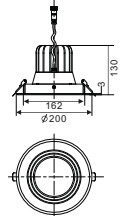

All-round beam direction adjustable High efficient heat dissipation design

DLa-30W

Hole size Ø165-180mm

DLa-38W

Hole size Ø165-180mm